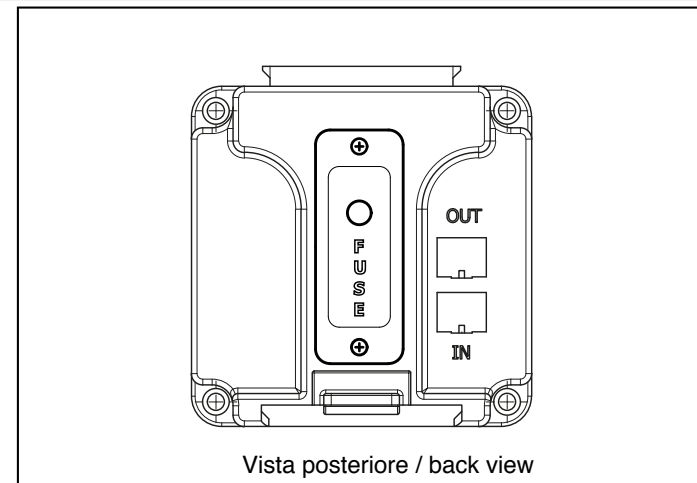

Guaina/sleeving
PVC
ø6 - 150mm

Guaina/sleeving
PVC
ø4 - 150mm

Deutsch 6 poli/pins
Faston Femmina/female

SuperSeal 2 poli/pins
Faston Femmina/female

Vista posteriore / back view

760382

919016

150mm