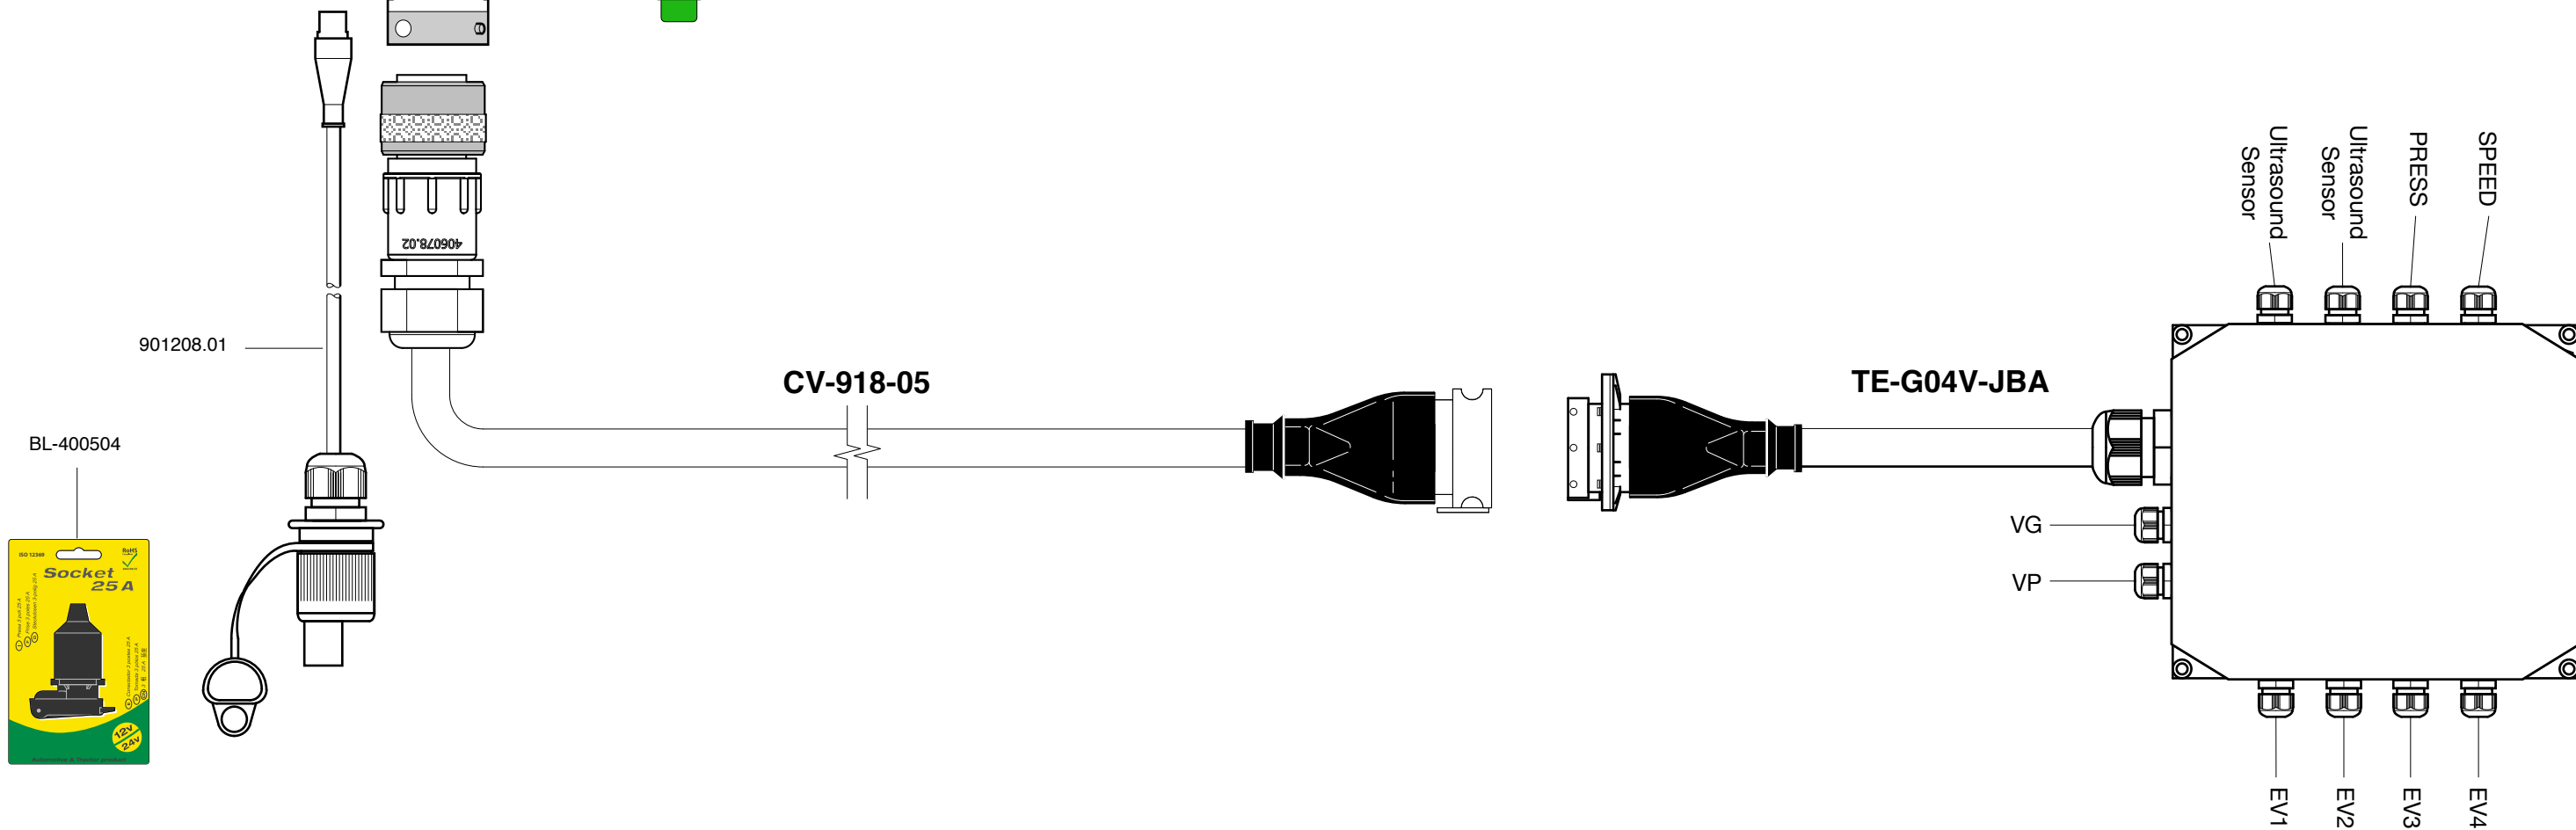

**NON COMPRESI NEL KIT / NOT INCLUDED**

401938-CPT	Cod. (L = 1 m)	Cod. (L = 6 m)	Model	Wires	Conn. Type	Valves Type
	919085-1,0	919085-6,0	JB sens. SPEED cable	3	Deutsch 3p	-
	919086-1,0	919086-6,0	JB sens. PRESS cable	2	Deutsch 2p	-
	919084-1,0	919084-6,0	JB sens. FLOW cable	3	Deutsch 3p	-
	919089-1,0	919089-6,0	TEEJET Main Sect. valve cable	3	C18	TeeJet, Altek
	919087-1,0	919087-6,0	Press. reg. TEEJET valve cable	2	C18	TeeJet
	919088-1,0	919088-6,0	Inversion valve cable	2	C11	Arag, Geoline, Braglia
	919091-1,0	919091-6,0	ARAG/TEEJET 430 valve cable	3	C11	Arag, TeeJet

Pressor Transducer 790008-60

Speed Sensor 917006-0,5

DATA	MODIFICA	Nome	DATA	MODIFICA	Nome
30/08/2016	Sostituito box 910421 con 910417 e 770072 con TE-G04V-JBA	Rossi			
07/10/2019	Tolto interruttore AUT/MAN	Rossi			
31/01/2022	Sostituito CV-918-04 con CV-918-05	Manghi			